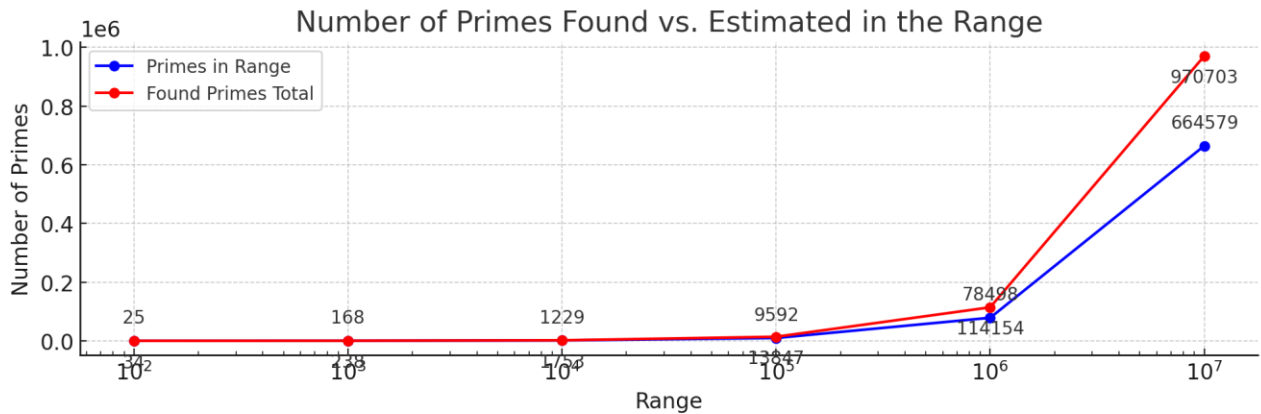

1000000, 78498, found 114154 45,42% more greatest prime number 1499997, , estimated number of primes 114144

10000000, 664579, found 970703 46,06% more greatest prime number 14999981, , estimated number of primes 970735

This is the resulting graphic with the tendencies:

Analysis of the Graphs

1. Number of Primes Found vs. Estimated in the Range

The first graph shows the comparison between the number of primes estimated within a given range (blue points) and the total number of primes found using the method (red points). The ranges considered are from 2 to 100, 2 to 1000, 2 to 10000, 2 to 100000, 2 to 1000000, and 2 to 10000000.