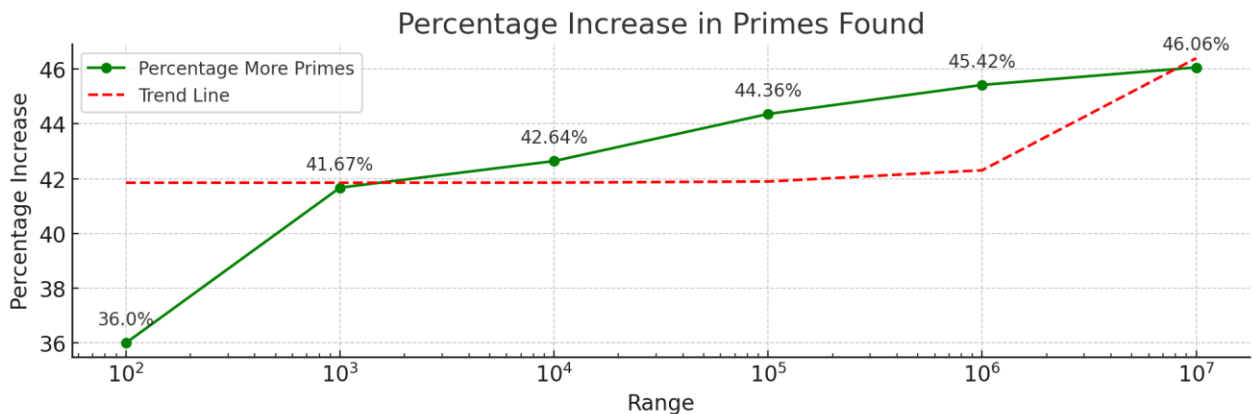

1000000, 78498, found 114154 45,42% more greatest prime number 1499997, , estimated number of primes 114144

10000000, 664579, found 970703 46,06% more greatest prime number 14999981, , estimated number of primes 970735

This is the resulting graphic with the tendencies:

Analysis of the Graphs

1. Number of Primes Found vs. Estimated in the Range

The first graph shows the comparison between the number of primes estimated within a given range (blue points) and the total number of primes found using the method (red points). The ranges considered are from 2 to 100, 2 to 1000, 2 to 10000, 2 to 100000, 2 to 1000000, and 2 to 10000000.