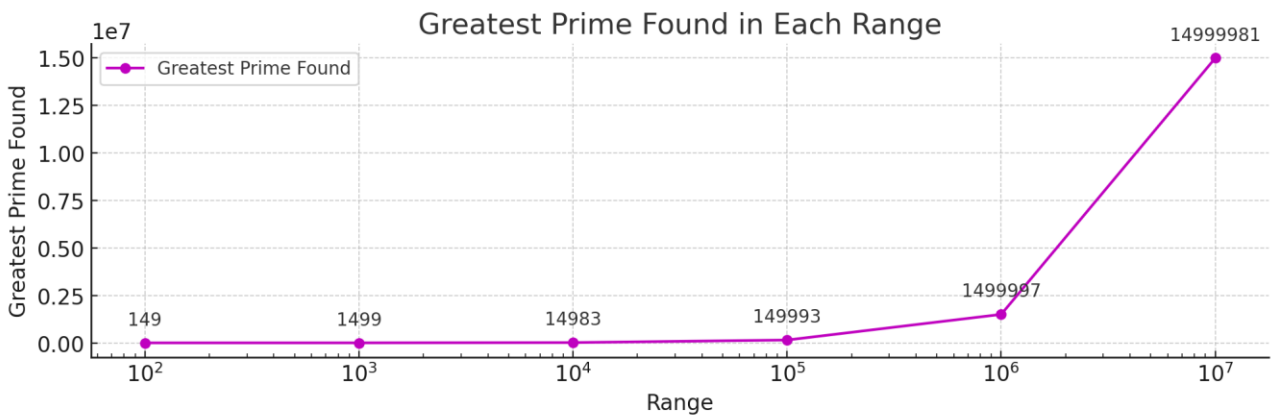

1000000, 78498, found 114154 45,42% more greatest prime number 1499997, , estimated number of primes 114144

10000000, 664579, found 970703 46,06% more greatest prime number 14999981, , estimated number of primes 970735

This is the resulting graphic with the tendencies:

Analysis of the Graphs

1. Number of Primes Found vs. Estimated in the Range

The first graph shows the comparison between the number of primes estimated within a given range (blue points) and the total number of primes found using the method (red points). The ranges considered are from 2 to 100, 2 to 1000, 2 to 10000, 2 to 100000, 2 to 1000000, and 2 to 10000000.